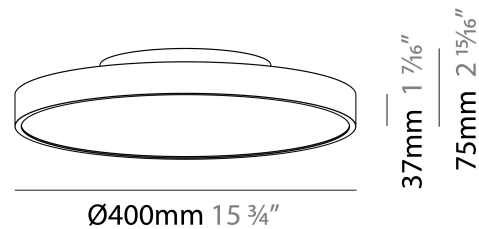

GENERAL

Series: Sign Diva
Subseries: Sign Diva
Brand: Prolicht
Division: Architectural
Mounting Type: Surface
Mounting Location: Ceiling
Subcategory: Ambient

PHYSICAL

Shape: Round
Diameter (mm): 400
Diameter (in): 15 3/4
Height (mm): 75
Height (in): 2 15/16
Light Distribution: Direct / Indirect
Weight (kg): 2.302
Weight (lbs): 5.075
Diffuser: Direct - PMMA - Opal/Micro-Prism/Sparkling Secret/Vintage Industrial with Shine Ring / Indirect - White/Yellow/Orange/Red/Blue/Green
Fixture Finish: SSR / BKV / CWI / CRY / HAB / UFT / ITA / RUA / FTG / MYG / LOD / PUS / FRO / FUP / KIA / POP / BLS / SPG / MEY / GOH / GUM / CHC / COM / ABZ / JAG / OBR / MOS / ROR
Fixture Material: Extruded Aluminum / Steel

ELECTRICAL

Lamp Type: LED (Zhaga Standard)
Input Wattage (W): 19.8
Total Output Wattage (W): 16
Dimming: Tri-Mode (Non-Dimming and Phase Dimming (120Vac only) and 0-10V Dimming)
Driver Included: Yes
Driver Location: Integrated
Driver Type: Constant Current - Universal
Driver Class: Class 2
Input Voltage (V): 120 - 277
Constant Current (MA): 500

LED

Color Temperature (°K): 3000 / 3500 / 4000
Max. Delivered Lumen (lm): 2280 / 2313 / 2360
CRI: >90 CRI
Lamp Life (hrs): 50000

OPTICAL

RATINGS AND CERTIFICATIONS

Certified By: Certified for North American Standards
IP rating: IP20