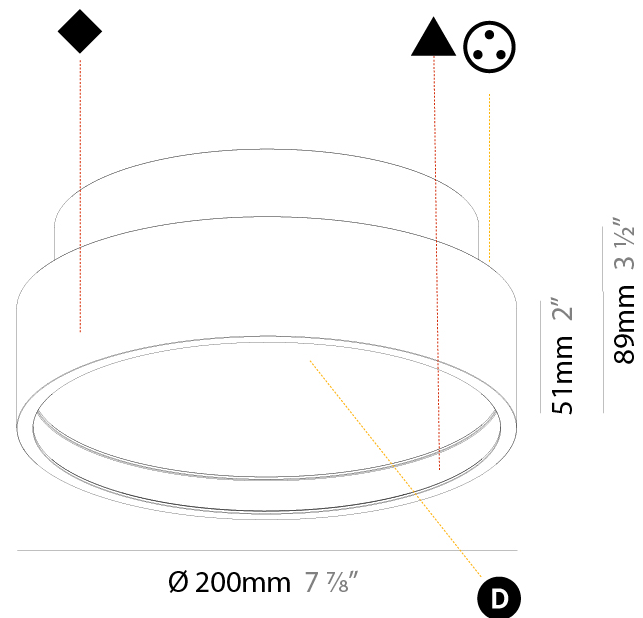

GENERAL

Series: Sign Diva
Subseries: Sign Diva Korona
Brand: Prolicht
Division: Architectural
Mounting Type: Surface
Mounting Location: Ceiling
Subcategory: Ambient

PHYSICAL

Shape: Round
Diameter (mm): 200
Diameter (in): 7 7/8
Height (mm): 89
Height (in): 3 1/2
Light Distribution: Direct / Indirect
Weight (kg): 1.261
Weight (lbs): 2.78
Diffuser: Direct - PMMA - Opal/Micro-Prism/Sparkling Secret/Vintage Industrial / Indirect - White/Yellow/Orange/Red/Blue/Green
Fixture Finish: SSR / BKV / CWI / CRY / HAB / UFT / ITA / RUA / FTG / MYG / LOD / PUS / FRO / FUP / KIA / POP / BLS / SPG / MEY / GOH / GUM / CHC / COM / ABZ / JAG / OBR / MOS / ROR
Fixture Material: Extruded Aluminum / Steel

ELECTRICAL

Lamp Type: LED (Zhaga Standard)
Input Wattage (W): 12.1
Total Output Wattage (W): 11
Dimming: Tri-Mode (Non-Dimming and Phase Dimming (120Vac only) and 0-10V Dimming)
Driver Included: Yes
Driver Location: Integrated
Driver Type: Constant Current - Universal
Driver Class: Class 2
Input Voltage (V): 120 - 277
Constant Current (MA): 350

LED

Color Temperature (°K): 3000 / 3500 / 4000
Max. Delivered Lumen (lm): 1100 / 1117 / 1140
CRI: >90 CRI
Lamp Life (hrs): 50000

OPTICAL

RATINGS AND CERTIFICATIONS

Certified By: Certified for North American Standards
IP rating: IP20

PROJECT
TYPE
SPECIFIER
QUANTITY
DATE