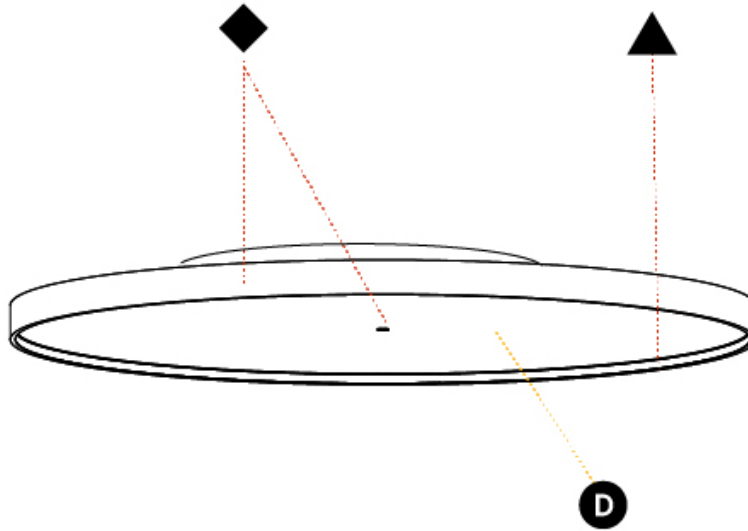

SIGN DIVA KORONA SURFACE

A3D104-

PROJECT

TYPE

SPECIFIER

QUANTITY

DATE