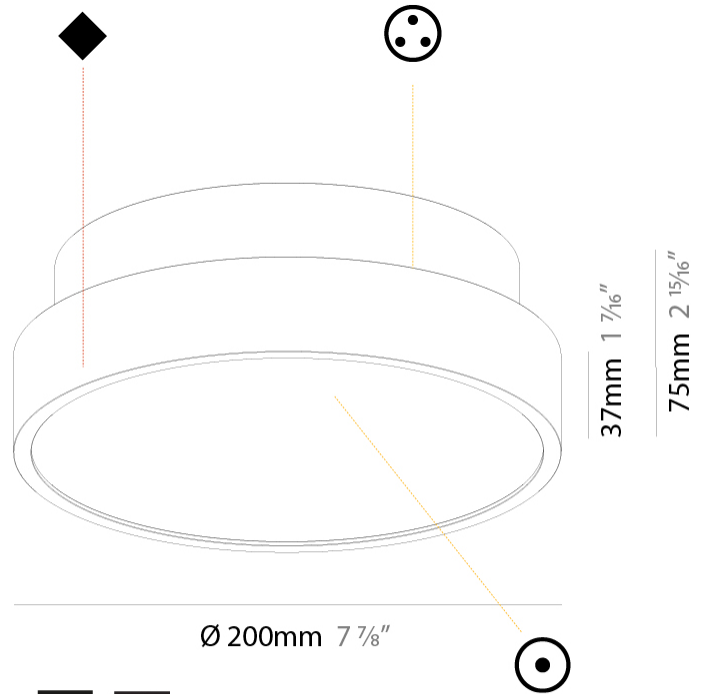

GENERAL

Series: Sign Diva
Subseries: Sign Diva
Brand: Prolicht
Division: Architectural
Mounting Type: Surface
Mounting Location: Ceiling
Subcategory: Ambient

PHYSICAL

Shape: Round
Diameter (mm): 200
Diameter (in): 7 7/8
Height (mm): 75
Height (in): 2 15/16
Light Distribution: Direct / Indirect
Weight (kg): 1.12
Weight (lbs): 2.469
Diffuser: Direct - PMMA - Opal/Micro-Prism/Sparkling Secret/Vintage Industrial with Shine Ring / Indirect - White/Yellow/Orange/Red/Blue/Green
Fixture Finish: SSR / BKV / CWI / CRY / HAB / UFT / ITA / RUA / FTG / MYG / LOD / PUS / FRO / FUP / KIA / POP / BLS / SPG / MEY / GOH / GUM / CHC / COM / ABZ / JAG / OBR / MOS / ROR
Fixture Material: Extruded Aluminum / Steel

ELECTRICAL

Lamp Type: LED (Zhaga Standard)
Input Wattage (W): 12.1
Total Output Wattage (W): 11
Dimming: Tri-Mode (Non-Dimming and Phase Dimming (120Vac only) and 0-10V Dimming)
Driver Included: Yes
Driver Location: Integrated
Driver Type: Constant Current - Universal
Driver Class: Class 2
Input Voltage (V): 120 - 277
Constant Current (MA): 350

LED

Color Temperature (*K): 3000 / 3500 / 4000
Max. Delivered Lumen (lm): 1100 / 1117 / 1140
CRI: >90 CRI
Lamp Life (hrs): 50000

OPTICAL

RATINGS AND CERTIFICATIONS

Certified By: Certified for North American Standards
IP rating: IP20