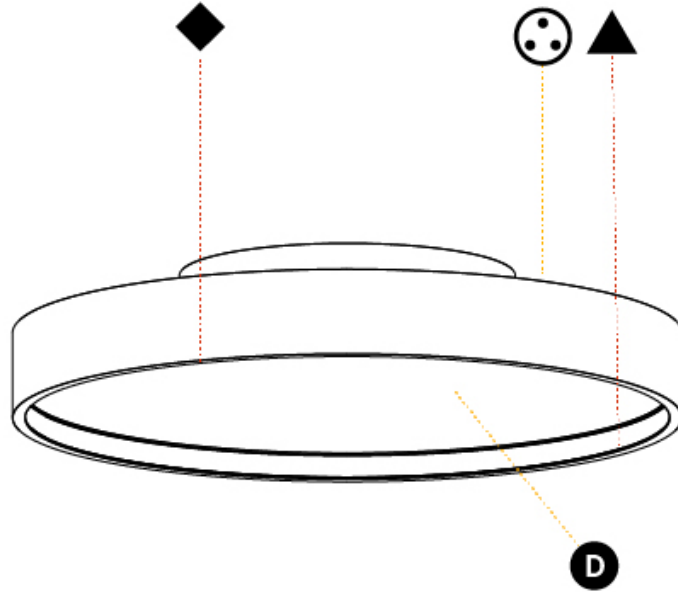

SIGN DIVA KORONA SURFACE

A3D096-

PROJECT

TYPE

SPECIFIER

QUANTITY

DATE