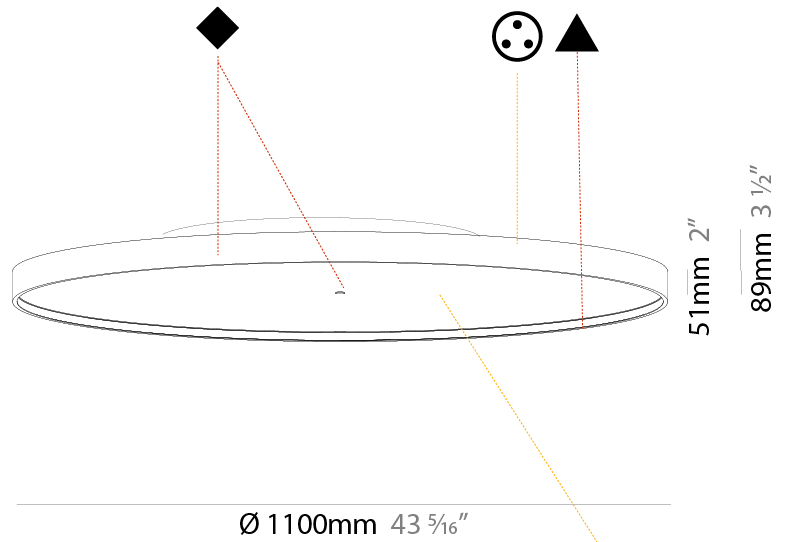

GENERAL

Series: Sign Diva
Subseries: Sign Diva Korona
Brand: Prolicht
Division: Architectural
Mounting Type: Surface
Mounting Location: Ceiling
Subcategory: Ambient

PHYSICAL

Shape: Round
Diameter (mm): 1100
Diameter (in): 43 ⁵/₁₆
Height (mm): 89
Height (in): 3 ¹/₂
Light Distribution: Direct / Indirect
Weight (kg): 18.901
Weight (lbs): 41.67
Diffuser: [Direct - PMMA - Opal/Micro-Prism/Sparkling Secret/Vintage Industrial / Indirect - White/Yellow/Orange/Red/Blue/Green](#)
Fixture Finish: [SSR / BKV / CWI / CRY / HAB / UFT / ITA / RUA / FTG / MYG / LOD / PUS / FRO / FUP / KIA / POP / BLS / SPG / MEY / GOH / GUM / CHC / COM / ABZ / JAG / OBR / MOS / ROR](#)
Fixture Material: Extruded Aluminum / Steel

ELECTRICAL

Lamp Type: LED (Zhaga Standard)
Input Wattage (W): 169.4
Total Output Wattage (W): 134
Dimming: [Tri-Mode (Non-Dimming and Phase Dimming (120Vac only) and 0-10V Dimming)](#)
Driver Included: Yes
Driver Location: Integrated
Driver Type: Constant Current - Universal
Driver Class: Class 2
Input Voltage (V): 120 - 277
Constant Current (MA): 600

LED

[Color Temperature (°K): 3000 / 3500 / 4000](#)
Max. Delivered Lumen (lm): 19520 / 19933 / 20340
CRI: >90 CRI
Lamp Life (hrs): 50000

OPTICAL

RATINGS AND CERTIFICATIONS

Certified By: Certified for North American Standards
IP rating: IP20

PROJECT
TYPE
SPECIFIER
QUANTITY
DATE