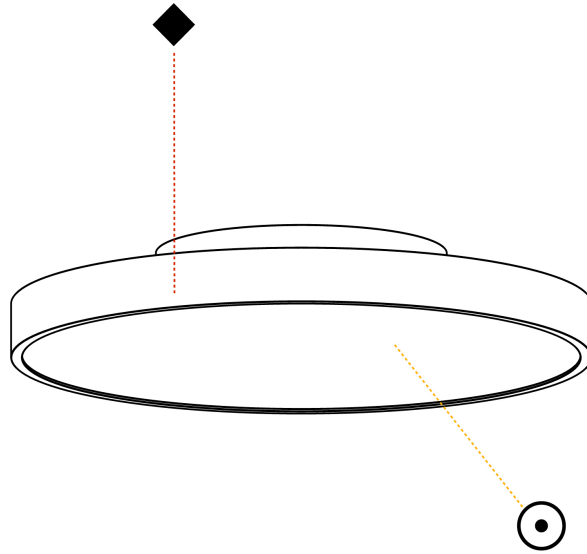

SIGN DIVA SURFACE

A3D091-

PROJECT

TYPE

SPECIFIER

QUANTITY

DATE