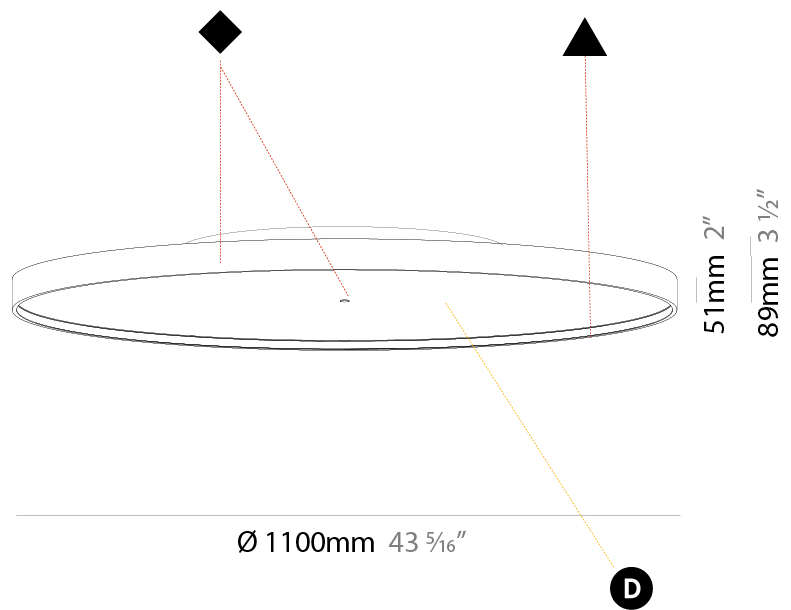

GENERAL

Series: Sign Diva
Subseries: Sign Diva Korona
Brand: Prolicht
Division: Architectural
Mounting Type: Surface
Mounting Location: Ceiling
Subcategory: Ambient

PHYSICAL

Shape: Round
Diameter (mm): 1100
Diameter (in): 43 ⁵/₁₆
Height (mm): 89
Height (in): 3 ¹/₂
Light Distribution: Direct
Weight (kg): 18.835
Weight (lbs): 41.524

Diffuser: [PMMA - Opal/Micro-Prism/Sparkling Secret/Vintage Industrial](#)
Fixture Finish: [SSR / BKV / CWI / CRY / HAB / UFT / ITA / RUA / FTG / MYG / LOD / PUS / FRO / FUP / KIA / POP / BLS / SPG / MEY / GOH / GUM / CHC / COM / ABZ / JAG / OBR / MOS / ROR](#)
Fixture Material: [Extruded Aluminum / Steel](#)

ELECTRICAL

Lamp Type: LED (Zhaga Standard)
Input Wattage (W): 169.4
Total Output Wattage (W): 134
Dimming: [Tri-Mode (Non-Dimming and Phase Dimming (120Vac only) and 0-10V Dimming)](#)
Driver Included: Yes
Driver Location: Integrated
Driver Type: Constant Current - Universal
Driver Class: Class 2
Input Voltage (V): 120 - 277
Constant Current (mA): 600

LED

Color Temperature (°K): [3000 / 3500 / 4000](#)
Max. Delivered Lumen (lm): [19520 / 19933 / 20340](#)
CRI: >90 CRI
Lamp Life (hrs): 50000

OPTICAL

RATINGS AND CERTIFICATIONS

Certified By: Certified for North American Standards
IP rating: IP20